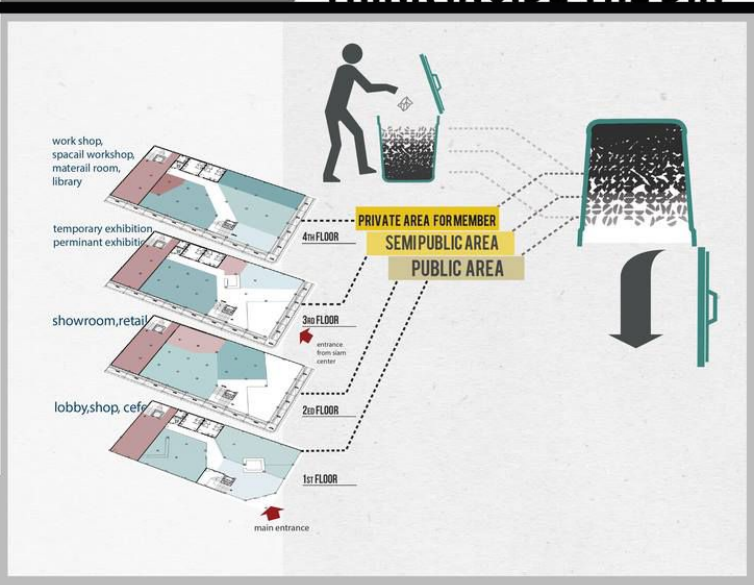

USER

knowledge creative

SITE LOCATION

The picture shows the area inside the building which divides the proportion of the user. For the ground floor, there is a clear area for business and restaurant. The second floor is the area for demonstrating furniture and meeting the designer. The third floor is the area for the temporary exhibition and also the connected way from Siam Center. For the fourth floor, it is the area for work shop and library material which all of it will serve only for the member of the project. Therefore, the building is divided by using the private and public usability which depend on the proportion of each floor

"THINK INSIDE THE BIN"

Think

PERSPECTIVE OF SHOWROOM AREA

- BLACH MAGIC NP N 1988 A
- GRAY SUIT NP N 2027 P
- GARDENIA NP OW 1077 P
- GENTEEL NP OW 1088 P
- SHOCKING YELLOW NP RC 2049 A

The style of the showroom comes from remnant of iron of the mold industrial factory and then use it to separate the area which divides by following the section of the room in order to arrange furniture as an example.

GRADIATION SPACE

The library is designed by using the gradient for separating the general library and the material library. The shelf is made from the recycled wood and is divided for the separated area which makes from recycled plastic that has the different colours of two sides.