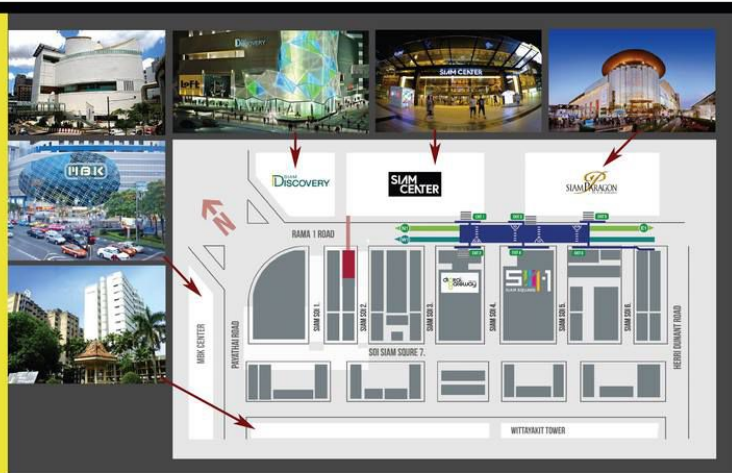

USER

knowledge creative

SITE LOCATION

The picture shows the area inside the building which divides the proportion of the user. For the ground floor, there is a clear area for business and restaurant. The second floor is the area for demonstrating furniture and meeting the designer. The third floor is the area for the temporary exhibition and also the connected way from Siam Center. For the fourth floor, it is the area for work shop and library material which all of it will serve only for the member of the project. Therefore, the building is divided by using the private and public usability which depend on the proportion of each floor

"THINK INSIDE THE BIN"

Think

PERSPECTIVE OF SHOWROOM AREA

- BLACH MAGIC NP N 1988 A
- GRAY SUIT NP N 2027 P
- GARDENIA NP OW 1077 P
- GENTEEL NP OW 1088 P
- SHOCKING YELLOW NP RC 2049 A

The style of the showroom comes from remnant of iron of the mold industrial factory and then use it to separate the area which divides by following the section of the room in order to arrange furniture as an example.