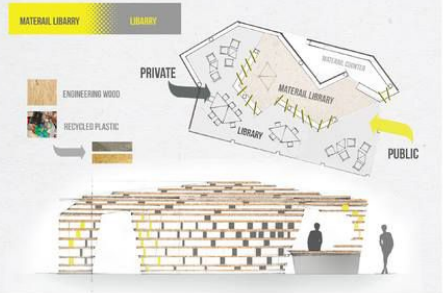

USER

knowledge creative

SITE LOCATION

The picture shows the area inside the building which divides the proportion of the user. For the ground floor, there is a clear area for business and restaurant. The second floor is the area for demonstrating furniture and meeting the designer. The third floor is the area for the temporary exhibition and also the connected way from Siam Center. For the fourth floor, it is the area for work shop and library material which all of it will serve only for the member of the project. Therefore, the building is divided by using the private and public usability which depend on the proportion of each floor

"THINK INSIDE THE BIN"

Think

PERSPECTIVE OF SHOWROOM AREA

- BLACH MAGIC NP N 1988 A
- GRAY SUIT NP N 2027 P
- GARDENIA NP OW 1077 P
- GENTEEL NP OW 1088 P
- SHOCKING YELLOW NP RC 2049 A

The style of the showroom comes from remnant of iron of the mold industrial factory and then use it to separate the area which divides by following the section of the room in order to arrange furniture as an example.

GRADIATION SPACE

The library is designed by using the gradient for separating the general library and the material library. The shelf is made from the recycled wood and is divided for the separated area which makes from recycled plastic that has the different colours of two sides.