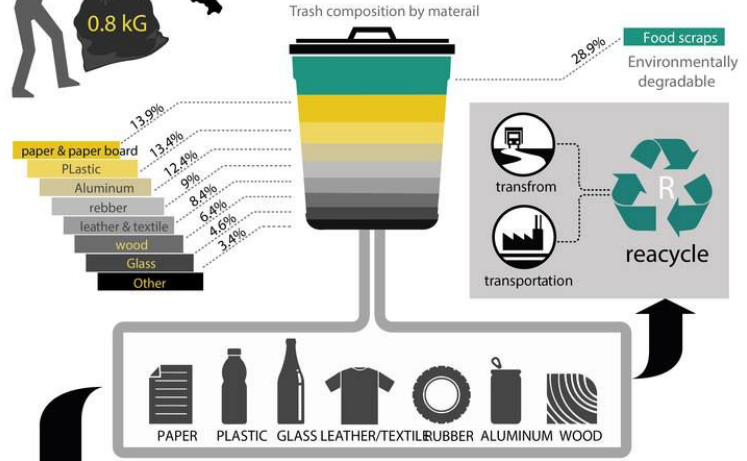

Think

X One person throws out 1 kg. of trash per day
 60,000,000 = 48,000,000 kg = 48,000 ton/day = 9,600 of garbage truck

TALK ABOUT TRASH

The project of the design of the creativity of furniture from the abundant materials is the model that gives the value for the rubbish and abundant material and also it is the source of the Thai brand that has the creativity for the environment. The goal of this project is to change the attitude of people toward the rubbish. materials is the model that gives the value for the rubbish and abundant material and also it is the source of the Thai Eco brand that has the creativity for the environment. The goal of this project is to change the attitude of people toward the rubbish.