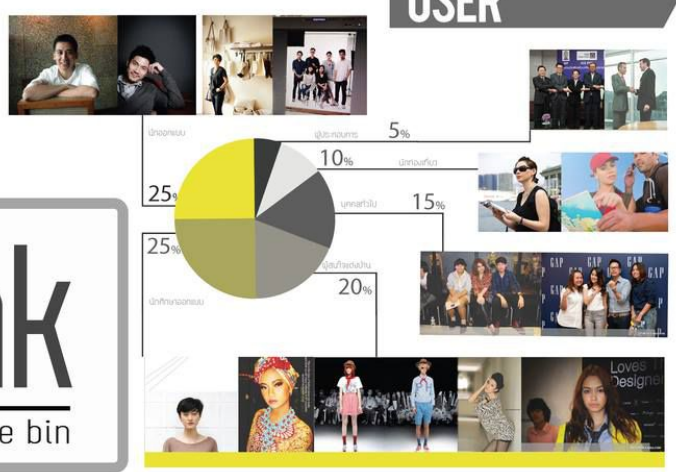

Think

X One person throws out 1 kg. of trash per day
 60,000,000 = 48,000,000 kg = 48,000 ton/day = 9,600 of garbage truck

TALK ABOUT TRASH

The project of the design of the creativity of furniture from the abundant materials is the model that gives the value for the rubbish and abundant material and also it is the source of the Thai brand that has the creativity for the environment. The goal of this project is to change the attitude of people toward the rubbish. materials is the model that gives the value for the rubbish and abundant material and also it is the source of the Thai Eco brand that has the creativity for the environment. The goal of this project is to change the attitude of people toward the rubbish.

USER

knowledge creative

SITE LOCATION

The picture shows the area inside the building which divides the proportion of the user. For the ground floor, there is a clear area for business and restaurant. The second floor is the area for demonstrating furniture and meeting the designer. The third floor is the area for the temporary exhibition and also the connected way from Siam Center. For the fourth floor, it is the area for work shop and library material which all of it will serve only for the member of the project. Therefore, the building is divided by using the private and public usability which depend on the proportion of each floor

"THINK INSIDE THE BIN"

Think

PERSPECTIVE OF SHOWROOM AREA

- BLACH MAGIC NP N 1988 A
- GRAY SUIT NP N 2027 P
- GARDENIA NP OW 1077 P
- GENTEEL NP OW 1088 P
- SHOCKING YELLOW NP RC 2049 A

The style of the showroom comes from remnant of iron of the mold industrial factory and then use it to separate the area which divides by following the section of the room in order to arrange furniture as an example.