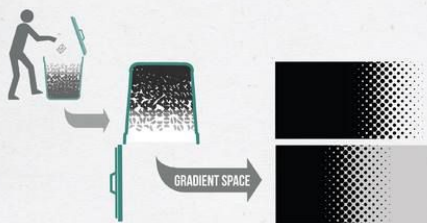

USER

knowledge creative

SITE LOCATION

The picture shows the area inside the building which divides the proportion of the user. For the ground floor, there is a clear area for business and restaurant. The second floor is the area for demonstrating furniture and meeting the designer. The third floor is the area for the temporary exhibition and also the connected way from Siam Center. For the fourth floor, it is the area for work shop and library material which all of it will serve only for the member of the project. Therefore, the building is divided by using the private and public usability which depend on the proportion of each floor

"THINK INSIDE THE BIN"

Think

PERSPECTIVE OF SHOWROOM AREA

- BLACH MAGIC NP N 1988 A
- GRAY SUIT NP N 2027 P
- GARDENIA NP OW 1077 P
- GENTEEL NP OW 1088 P
- SHOCKING YELLOW NP RC 2049 A

The style of the showroom comes from remnant of iron of the mold industrial factory and then use it to separate the area which divides by following the section of the room in order to arrange furniture as an example.

GRADIATION SPACE

The library is designed by using the gradient for separating the general library and the material library. The shelf is made from the recycled wood and is divided for the separated area which makes from recycled plastic that has the different colours of two sides.